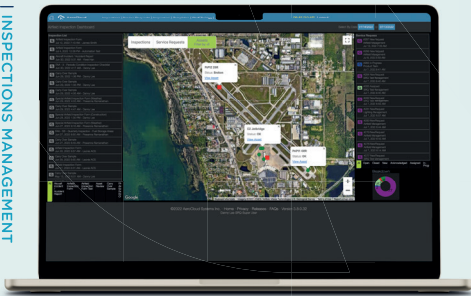

ALSO AVAILABLE: INSPECTIONS MANAGEMENT

The Asset Management module is a standalone product but integrates seamlessly into AeroCloud's Inspection Management module. With Inspections Management, you can keep track of all regulatory, safety, and maintenance inspections and service requests. Ask an Airport Engagement Officer about the combined power of AeroCloud's Inspections Management and Asset Management modules.

REQUEST MORE INFORMATION

Airport references available on request

CALL: 302-380-3698
EMAIL: hello@aerocloudsystems.com
VISIT: aerocloudsystems.com