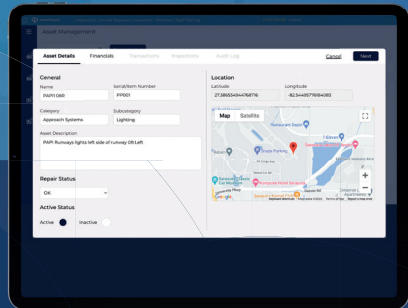

CREATE A NEW ASSET

CHALLENGES WITH AIRPORT ASSET MANAGEMENT

- Asset inventory record keeping can be inaccurate and cumbersome
- Location management doesn't represent true position in terminal or airfield areas
- Little visibility into the history of asset repair and replacement
- Poor communication of asset repair status
- Unable to understand trends of regular failing assets
- Poor financial tracking and depreciation management
- Updates and information do not transfer over between disparate airfield inspections management tools, creating a silo between Operations and Maintenance teams