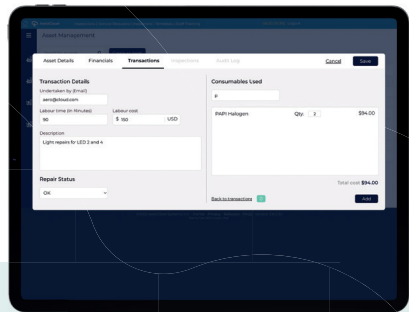

ALSO AVAILABLE: INSPECTIONS MANAGEMENT

The Asset Management module is a standalone product but integrates seamlessly into AeroCloud's Inspection Management module. With Inspections Management, you can keep track of all regulatory, safety, and maintenance inspections and service requests. Ask an Airport Engagement Officer about the combined power of AeroCloud's Inspections Management and Asset Management modules.

REQUEST MORE INFORMATION

Airport references available on request

CALL: 302-380-3698
EMAIL: hello@aerocloudsystems.com
VISIT: aerocloudsystems.com