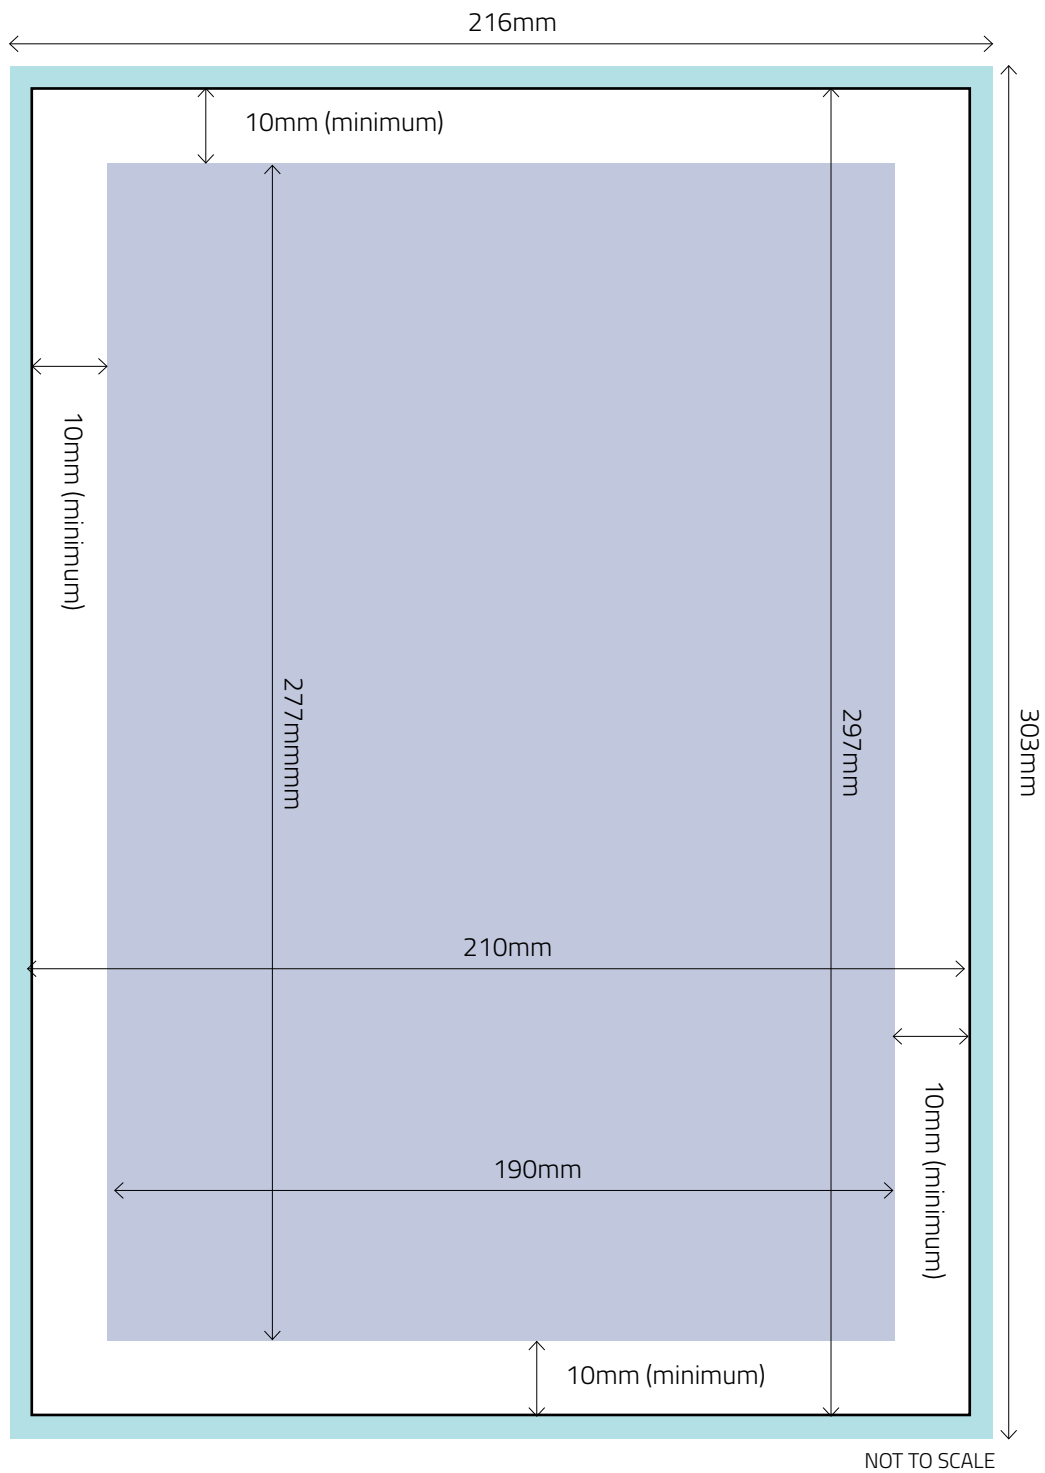

Key:

- Bleed Size = 216mm wide x 303mm high
- Trim Size = 210mm wide x 297mm high
- 'Text' Area = 190mm wide x 277mm high