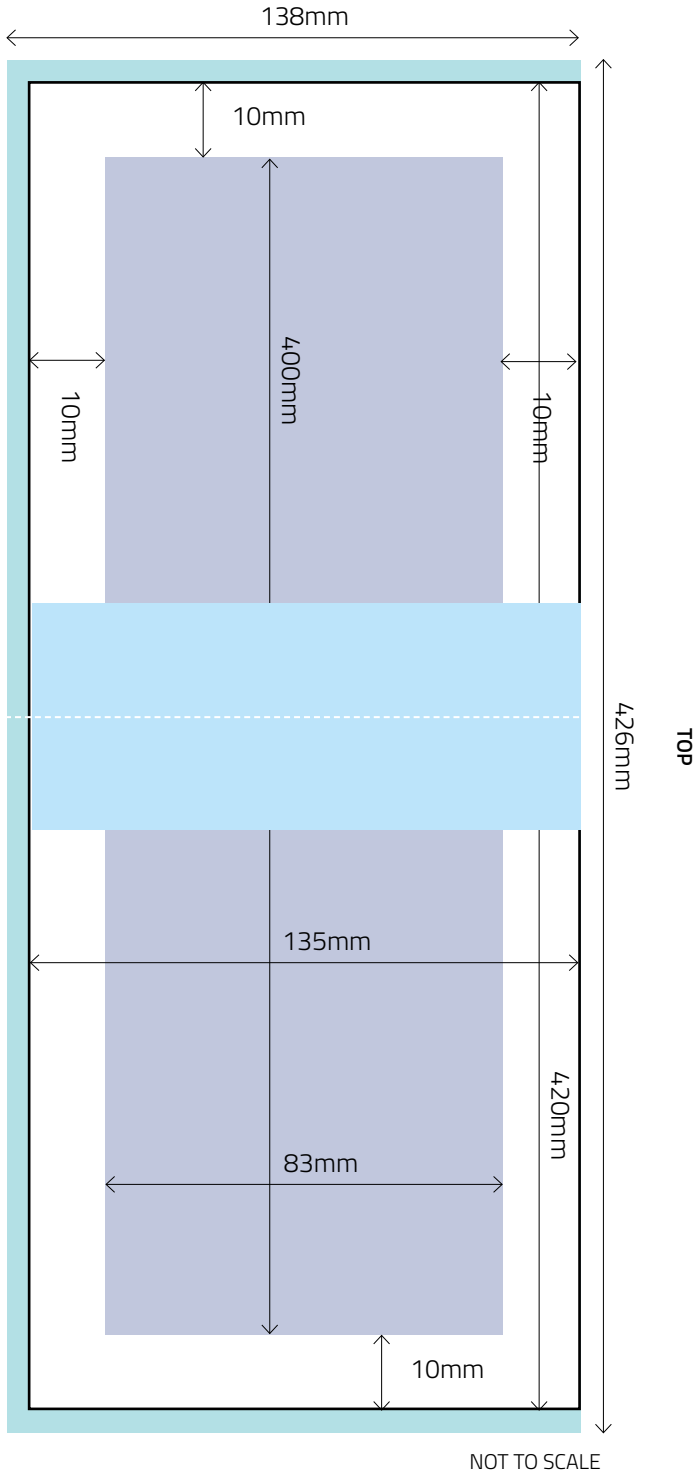

BLEED

NON-BLEED

Key:

- Bleed Size = 426mm wide x 138mm high
- Trim Size = 420mm wide x 135mm high
- 'Text' Area = 400mm wide x 115mm high (minus 30mm 'Text-Free Area' in Gutter)

Key:

- Advert Size = 86mm wide x 277mm high (minus 30mm 'Text-Free Area' in Gutter)