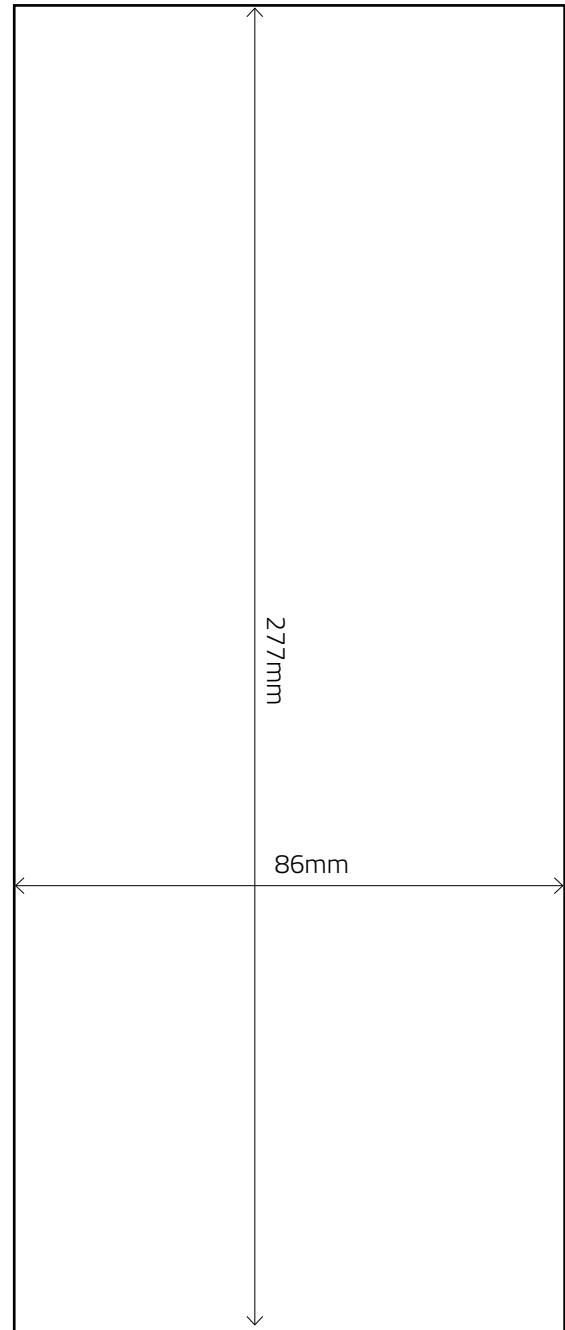

**Key:**

- Trim Size = 210mm wide x 297mm high
- 'Text' Area = 190mm wide x 277mm high

NOT TO SCALE

**Key:**

- Advert Size = 178mm wide x 124mm high

**Note:** We do not accept half page horizontal bleed adverts

BLEED

NOT TO SCALE

**Key:**

- Bleed Size = 109mm wide x 303mm high
- Trim Size = 210mm wide x 103mm high
- 'Text' Area = 83mm wide x 277mm high

NON-BLEED

NOT TO SCALE

**Key:**

- Advert Size = 86mm wide x 277mm high

NON-BLEED

NOT TO SCALE

**Key:**

- Advert Size = 56mm wide x 250mm high

NOT TO SCALE

**Key:**

- Advert Size = 178mm wide x 89mm high

**Note:** We do not accept third page horizontal bleed adverts

NOT TO SCALE

**Key:**

- Advert Size = 178mm wide x 70mm high

**Note:** We do not accept quarter page horizontal bleed adverts

**Key:**

- Bleed Size = 486mm wide x 106mm high
- Trim Size = 480mm wide x 100mm high