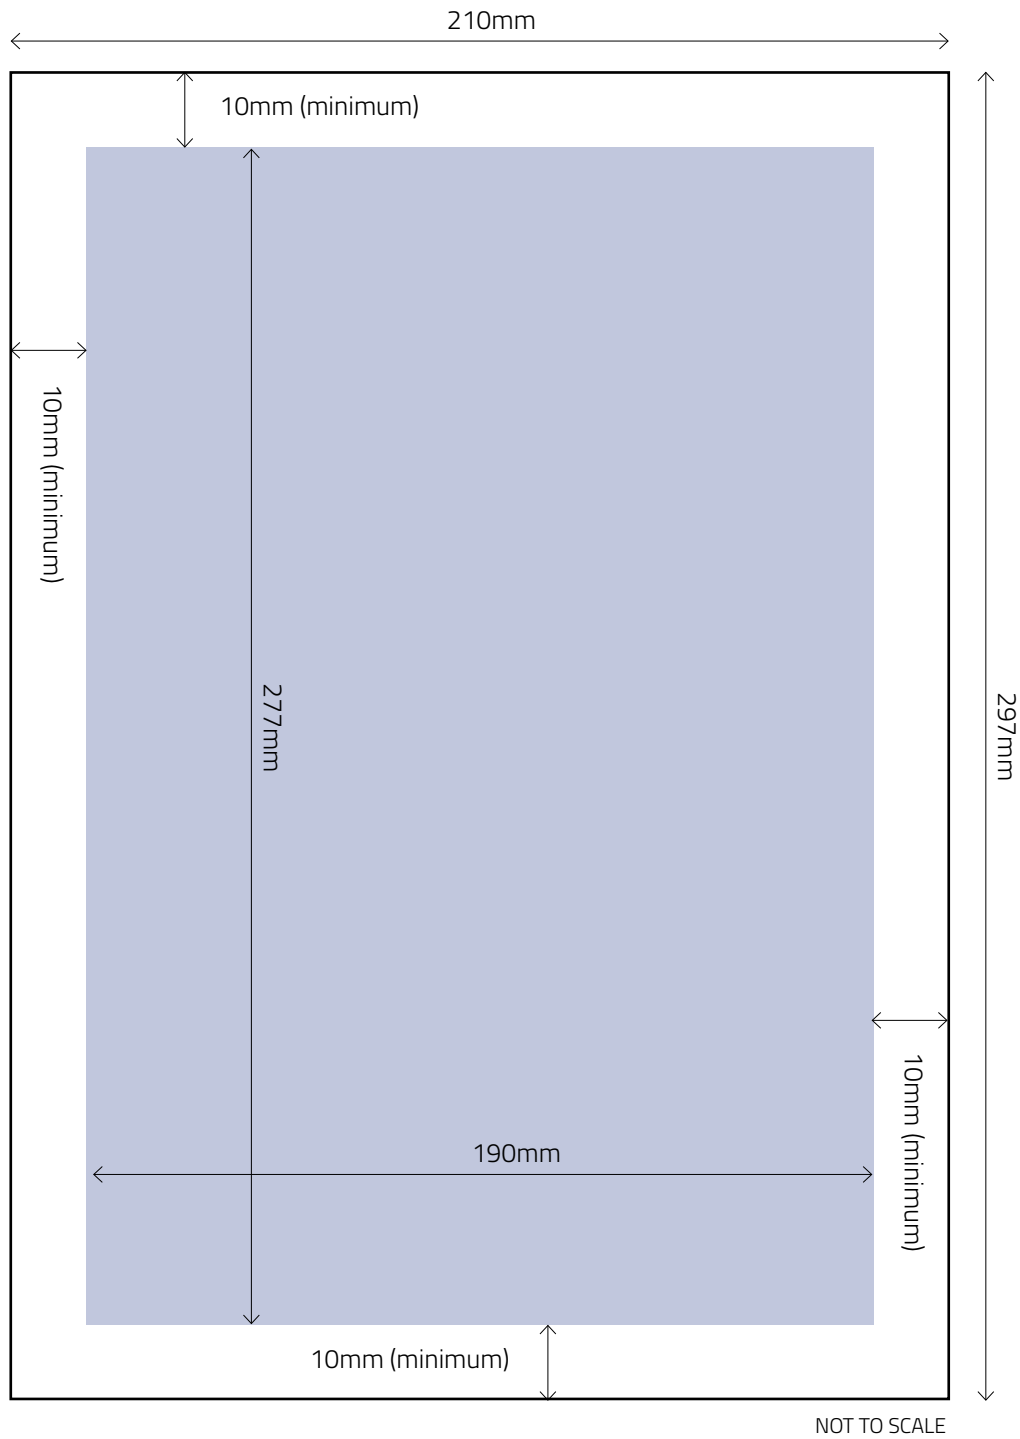

NOT TO SCALE

**Key:**

- Trim Size = 420mm wide x 297mm high
- 'Text' Area = 400mm wide x 277mm high (minus 30mm ■ 'Text-Free Area' in Gutter)

**Key:**

- Bleed Size = 216mm wide x 303mm high
- Trim Size = 210mm wide x 297mm high
- 'Text' Area = 190mm wide x 277mm high

**Key:**

- Trim Size = 210mm wide x 297mm high
- 'Text' Area = 190mm wide x 277mm high

NOT TO SCALE

**Key:**

- Advert Size = 178mm wide x 124mm high

**Note:** We do not accept half page horizontal bleed adverts

BLEED

NOT TO SCALE

**Key:**

- Bleed Size = 109mm wide x 303mm high
- Trim Size = 210mm wide x 103mm high
- 'Text' Area = 83mm wide x 277mm high

NON-BLEED

NOT TO SCALE

**Key:**

- Advert Size = 86mm wide x 277mm high

NOT TO SCALE

**Key:**

- Advert Size = 178mm wide x 70mm high

**Note:** We do not accept quarter page horizontal bleed adverts

**Key:**

- Bleed Size = 486mm wide x 106mm high
- Trim Size = 480mm wide x 100mm high