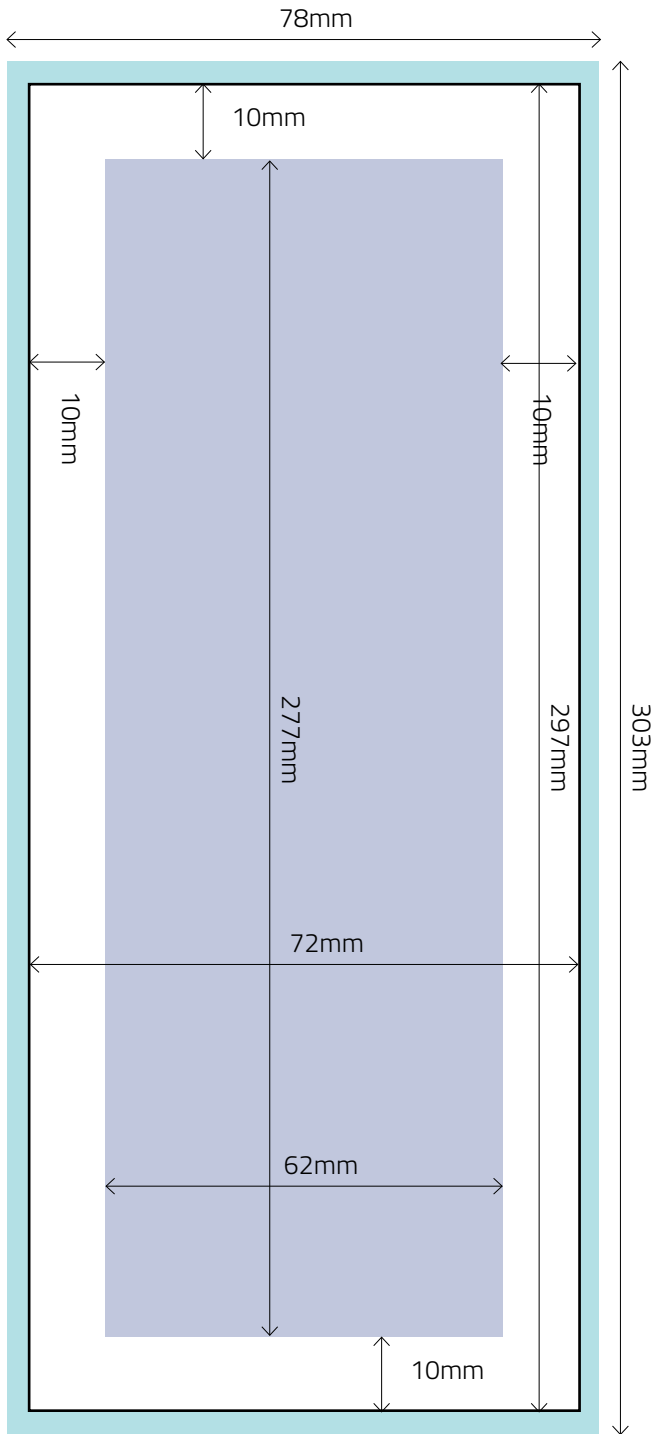

**Key:**

- Trim Size = 210mm wide x 297mm high
- 'Text' Area = 190mm wide x 277mm high

NOT TO SCALE

**Key:**

- Advert Size = 178mm wide x 124mm high

**Note:** We do not accept half page horizontal bleed adverts

NOT TO SCALE

**Key:**

- Advert Size = 86.5mm wide x 120mm high

**Note:** We do not accept quarter page bleed adverts

BLEED

NOT TO SCALE

**Key:**

- Bleed Size = 78mm wide x 303mm high
- Trim Size = 72mm wide x 297mm high
- 'Text' Area = 62mm wide x 277mm high

NON-BLEED

NOT TO SCALE

**Key:**

- Advert Size = 56mm wide x 250mm high

NOT TO SCALE

**Key:**

- Advert Size = 178mm wide x 89mm high

**Note:** We do not accept third page horizontal bleed adverts

NOT TO SCALE

**Key:**

- Advert Size = 178mm wide x 70mm high

**Note:** We do not accept quarter page horizontal bleed adverts

**Key:**

- Bleed Size = 486mm wide x 106mm high
- Trim Size = 480mm wide x 100mm high