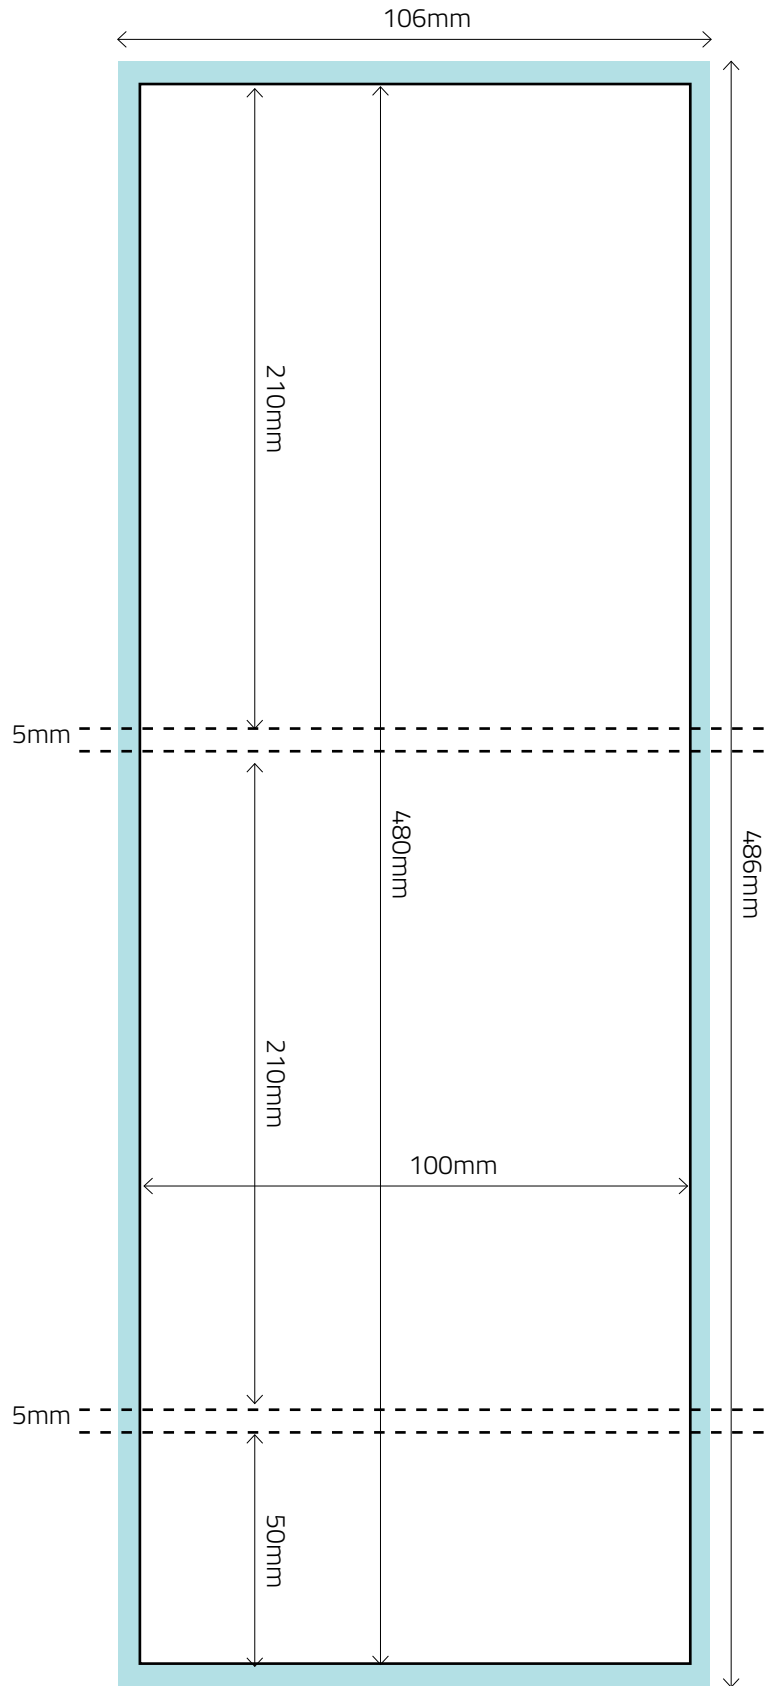

**Key:**

- Trim Size = 210mm wide x 297mm high
- 'Text' Area = 190mm wide x 277mm high

NOT TO SCALE

**Key:**

- Advert Size = 178mm wide x 124mm high

**Note:** We do not accept half page horizontal bleed adverts

NON-BLEED

NOT TO SCALE

**Key:**

- Advert Size = 56mm wide x 250mm high

NOT TO SCALE

**Key:**

- Advert Size = 178mm wide x 89mm high

**Note:** We do not accept third page horizontal bleed adverts

NOT TO SCALE

**Key:**

- Advert Size = 178mm wide x 70mm high

**Note:** We do not accept quarter page horizontal bleed adverts

**Key:**

- Bleed Size = 486mm wide x 106mm high
- Trim Size = 480mm wide x 100mm high

**Key:**

- Bleed Size = 531mm wide x 106mm high
- Trim Size = 525mm wide x 100mm high

NOT TO SCALE

**Key:**

- Bleed Size = 416mm wide x 303mm high
- Trim Size = 410mm wide x 297mm high

**Note:**

Avoid running type across 'FOLD'  
 Allow approx. 10mm 'clear space'  
 (i.e. no text/logo) around edge of page