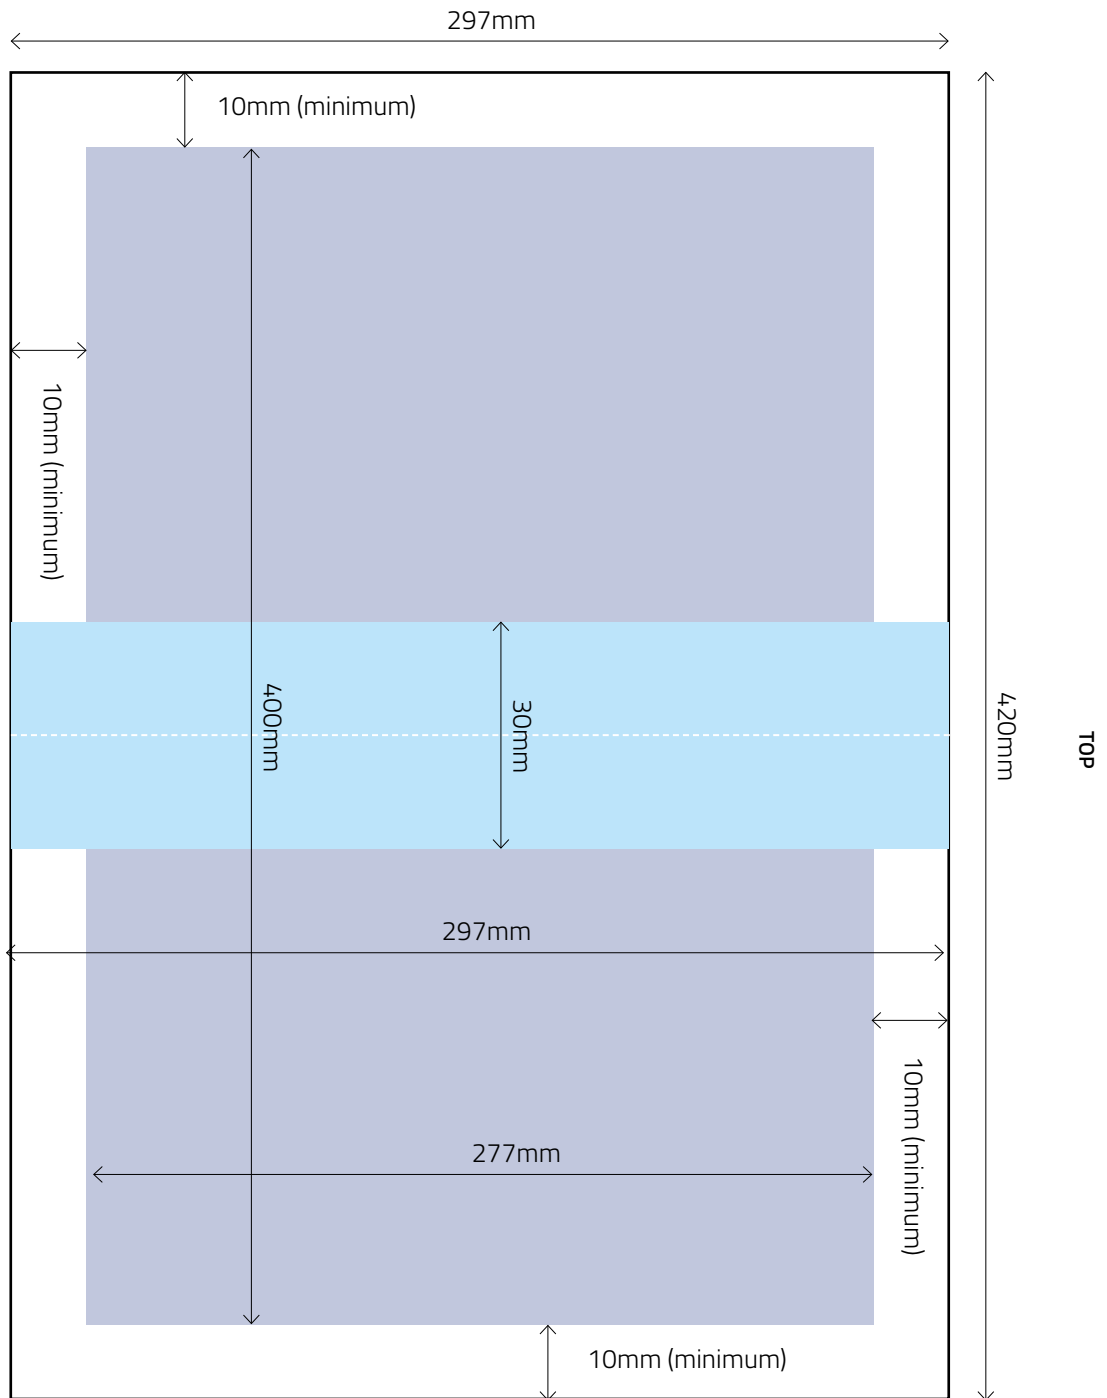

NOT TO SCALE

Key:

- Trim Size = 420mm wide x 297mm high
- 'Text' Area = 400mm wide x 277mm high (minus 30mm ■ 'Text-Free Area' in Gutter)