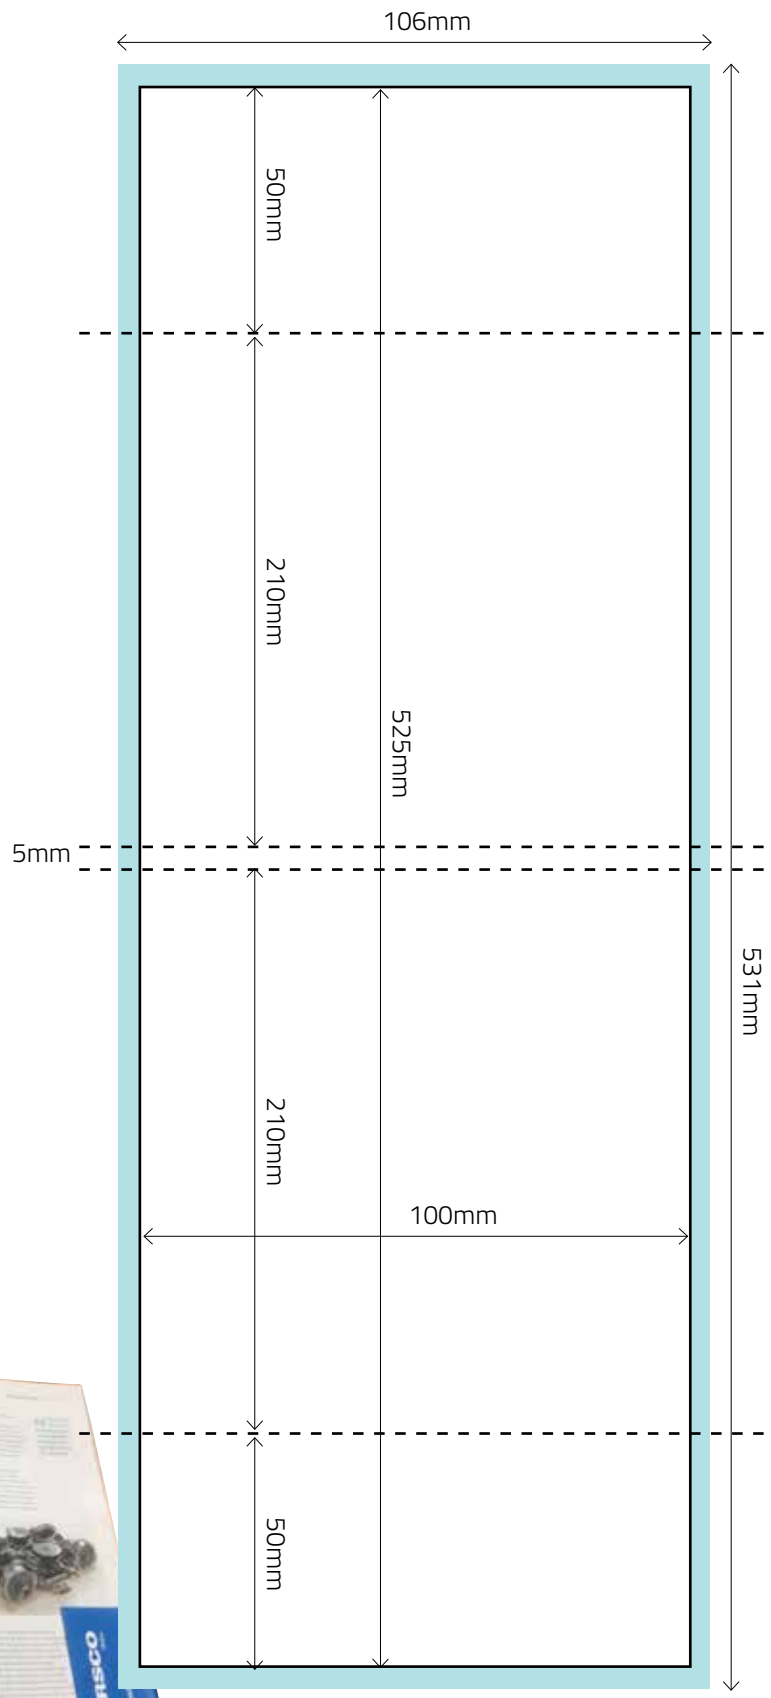

**Key:**

- Trim Size = 210mm wide x 297mm high
- 'Text' Area = 190mm wide x 277mm high

NOT TO SCALE

**Key:**

- Advert Size = 178mm wide x 124mm high

**Note:** We do not accept half page horizontal bleed adverts

NON-BLEED

NOT TO SCALE

**Key:**

- Advert Size = 56mm wide x 250mm high

NOT TO SCALE

**Key:**

- Advert Size = 178mm wide x 89mm high

**Note:** We do not accept third page horizontal bleed adverts

NOT TO SCALE

**Key:**

- Advert Size = 178mm wide x 70mm high

**Note:** We do not accept quarter page horizontal bleed adverts

**Key:**

- Bleed Size = 486mm wide x 106mm high
- Trim Size = 480mm wide x 100mm high

**Key:**

- Bleed Size = 531mm wide x 106mm high
- Trim Size = 525mm wide x 100mm high

NOT TO SCALE

**Key:**

- Bleed Size = 416mm wide x 303mm high
- Trim Size = 410mm wide x 297mm high

**Note:**

Avoid running type across 'FOLD'  
 Allow approx. 10mm 'clear space'  
 (i.e. no text/logo) around edge of page