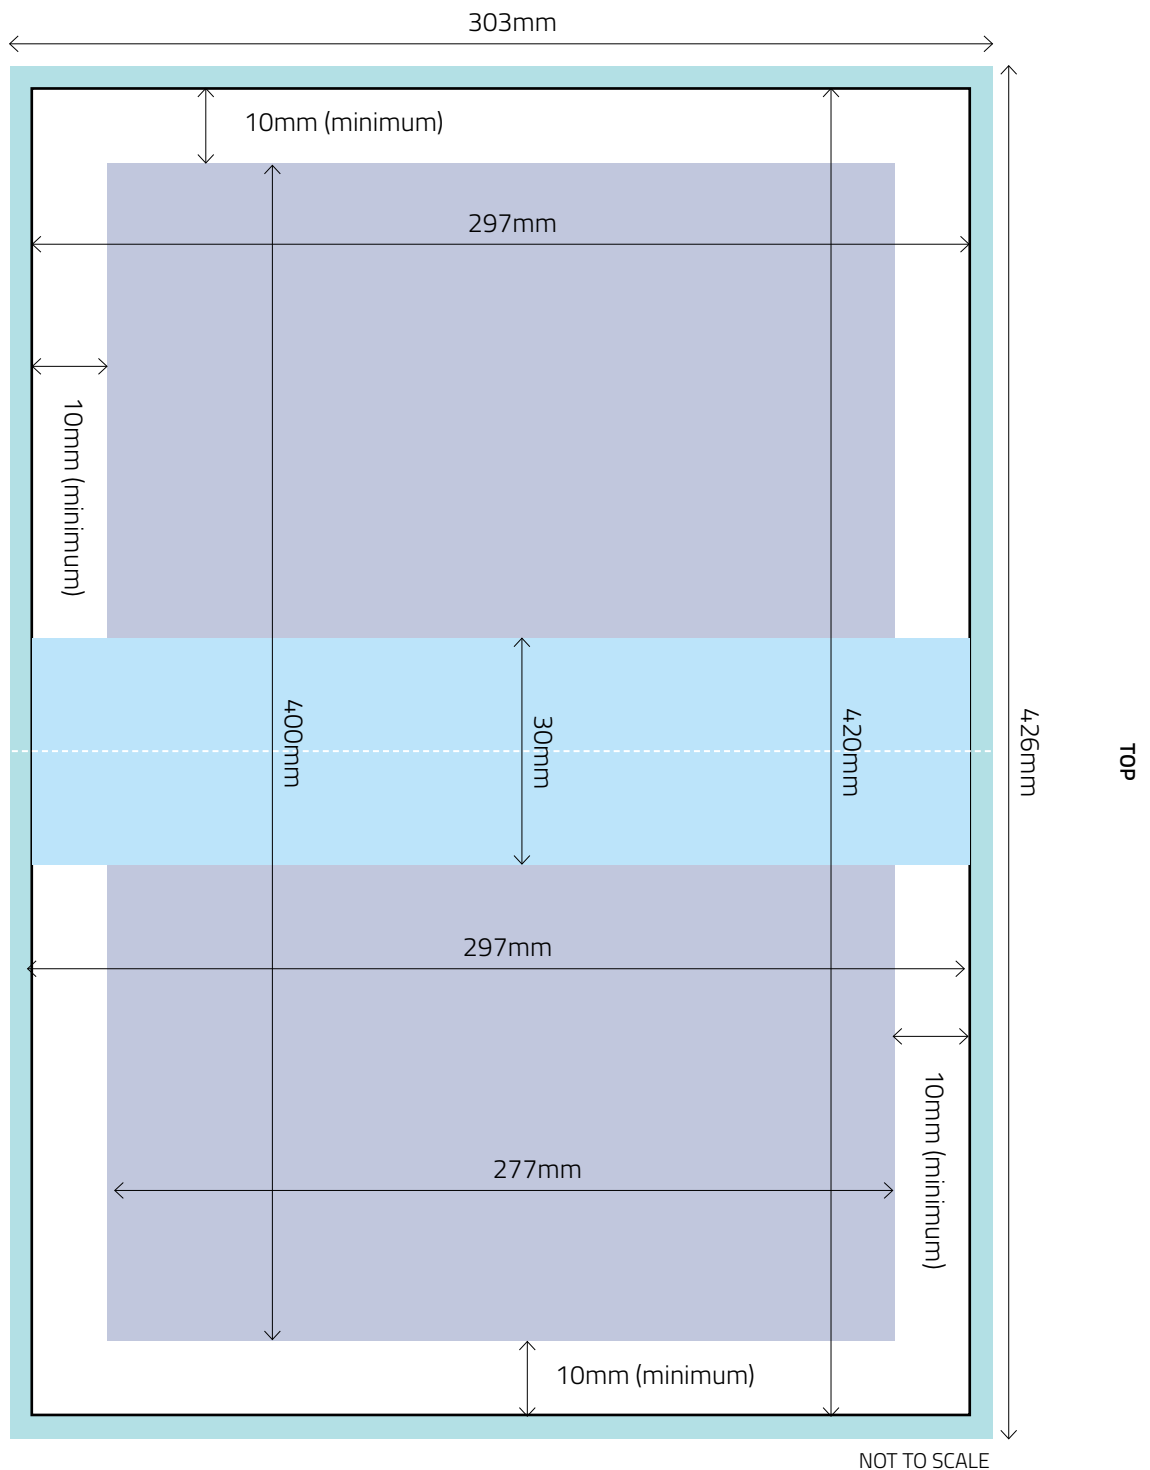

Key:

- Bleed Size = 426mm wide x 303mm high
- Trim Size = 420mm wide x 297mm high
- 'Text' Area = 400mm wide x 277mm high
  (minus 30mm 'Text-Free Area' in Gutter)