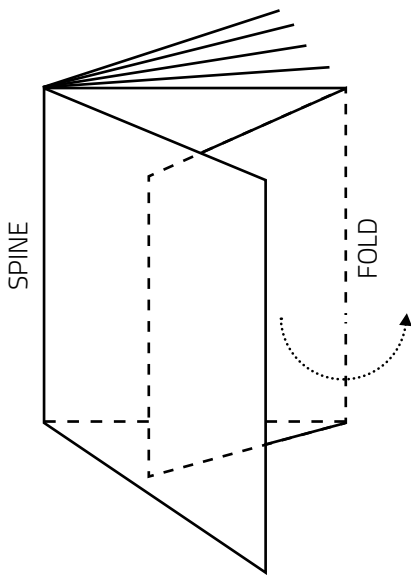

NON-BLEED

NOT TO SCALE

**Key:**

- Advert Size = 56mm wide x 250mm high

NOT TO SCALE

**Key:**

- Advert Size = 178mm wide x 89mm high

**Note:** We do not accept third page horizontal bleed adverts

NOT TO SCALE

**Key:**

- Advert Size = 178mm wide x 70mm high

**Note:** We do not accept quarter page horizontal bleed adverts

**Key:**

- Bleed Size = 486mm wide x 106mm high
- Trim Size = 480mm wide x 100mm high

**Key:**

- Bleed Size = 531mm wide x 106mm high
- Trim Size = 525mm wide x 100mm high

NOT TO SCALE

**Key:**

- Bleed Size = 416mm wide x 303mm high
- Trim Size = 410mm wide x 297mm high

**Note:**

Avoid running type across 'FOLD'  
 Allow approx. 10mm 'clear space'  
 (i.e. no text/logo) around edge of page

SPINE

SPINE

NOT TO SCALE