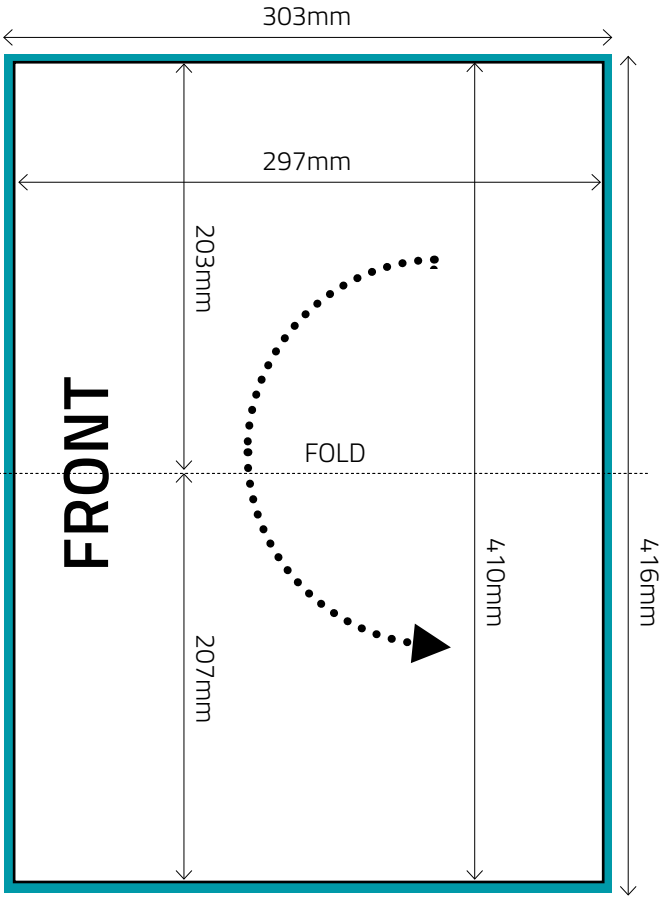

NOT TO SCALE

**Key:**

- Advert Size = 86.5mm wide x 120mm high

**Note:** We do not accept quarter page bleed adverts

BLEED

NOT TO SCALE

**Key:**

- Bleed Size = 78mm wide x 303mm high
- Trim Size = 72mm wide x 297mm high
- 'Text' Area = 62mm wide x 277mm high

NON-BLEED

NOT TO SCALE

**Key:**

- Advert Size = 56mm wide x 250mm high

NOT TO SCALE

**Key:**

- Advert Size = 178mm wide x 89mm high

**Note:** We do not accept third page horizontal bleed adverts

NOT TO SCALE

**Key:**

- Advert Size = 178mm wide x 70mm high

**Note:** We do not accept quarter page horizontal bleed adverts

**Key:**

- Bleed Size = 486mm wide x 106mm high
- Trim Size = 480mm wide x 100mm high

**Key:**

- Bleed Size = 531mm wide x 106mm high
- Trim Size = 525mm wide x 100mm high

NOT TO SCALE

**Key:**

- Bleed Size = 416mm wide x 303mm high
- Trim Size = 410mm wide x 297mm high

**Note:**

Avoid running type across 'FOLD'  
 Allow approx. 10mm 'clear space'  
 (i.e. no text/logo) around edge of page