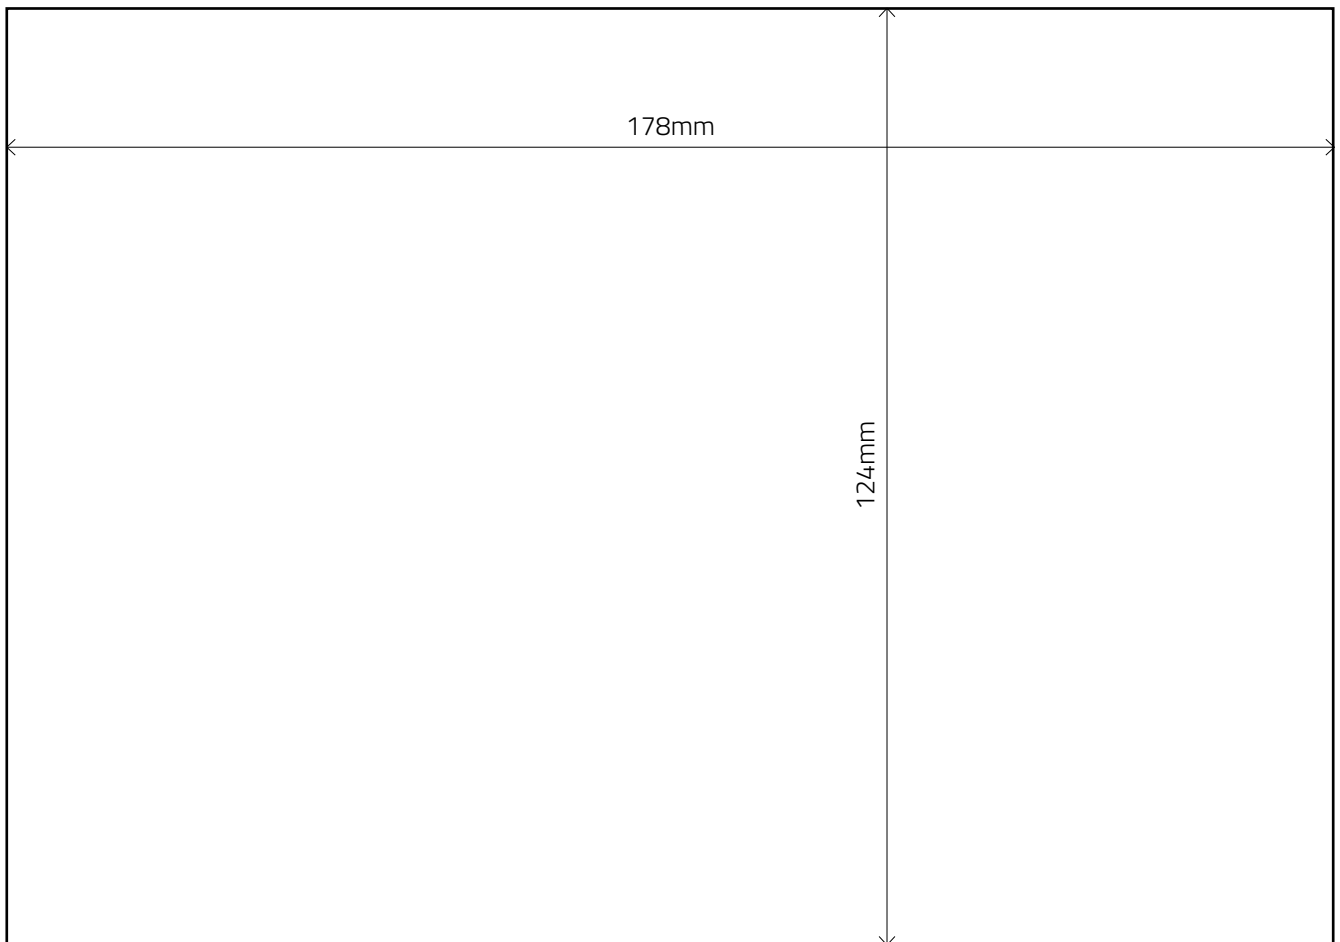

NOT TO SCALE

**Key:**

- Trim Size = 420mm wide x 297mm high
- 'Text' Area = 400mm wide x 277mm high (minus 30mm ■ 'Text-Free Area' in Gutter)

**Key:**

- Bleed Size = 216mm wide x 303mm high
- Trim Size = 210mm wide x 297mm high
- 'Text' Area = 190mm wide x 277mm high

**Key:**

- Trim Size = 210mm wide x 297mm high
- 'Text' Area = 190mm wide x 277mm high

NOT TO SCALE

**Key:**

- Advert Size = 178mm wide x 124mm high

**Note:** We do not accept half page horizontal bleed adverts

BLEED

NOT TO SCALE

**Key:**

- Bleed Size = 109mm wide x 303mm high
- Trim Size = 210mm wide x 103mm high
- 'Text' Area = 83mm wide x 277mm high

NON-BLEED

NOT TO SCALE

**Key:**

- Advert Size = 86mm wide x 277mm high

NOT TO SCALE

**Key:**

- Advert Size = 178mm wide x 70mm high

**Note:** We do not accept quarter page horizontal bleed adverts

**Key:**

- Bleed Size = 486mm wide x 106mm high
- Trim Size = 480mm wide x 100mm high