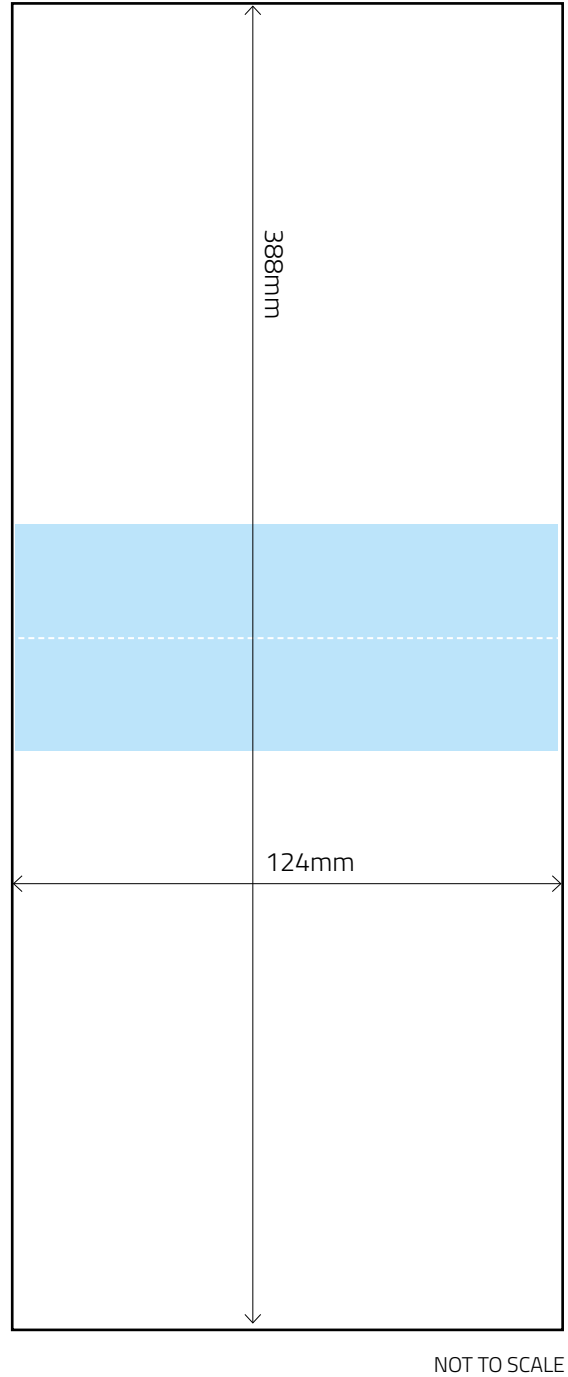

BLEED

NON-BLEED

Key:

- Bleed Size = 426mm wide x 138mm high
- Trim Size = 420mm wide x 135mm high
- 'Text' Area = 400mm wide x 115mm high (minus 30mm 'Text-Free Area' in Gutter)

Key:

- Advert Size = 86mm wide x 277mm high (minus 30mm 'Text-Free Area' in Gutter)