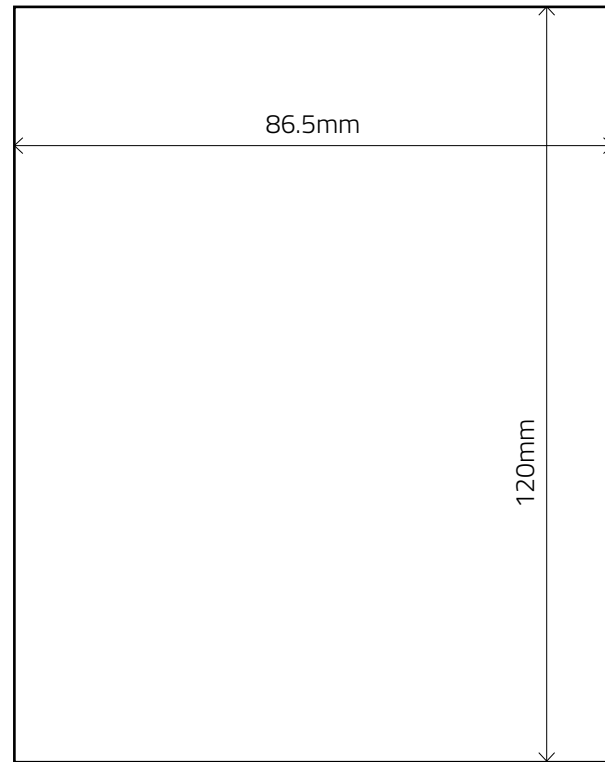

**Key:**

- Trim Size = 210mm wide x 297mm high
- 'Text' Area = 190mm wide x 277mm high

NOT TO SCALE

**Key:**

- Advert Size = 178mm wide x 124mm high

**Note:** We do not accept half page horizontal bleed adverts

BLEED

NOT TO SCALE

**Key:**

- Bleed Size = 109mm wide x 303mm high
- Trim Size = 210mm wide x 103mm high
- 'Text' Area = 83mm wide x 277mm high

NON-BLEED

NOT TO SCALE

**Key:**

- Advert Size = 86mm wide x 277mm high

NOT TO SCALE

**Key:**

- Advert Size = 86.5mm wide x 120mm high

**Note:** We do not accept quarter page bleed adverts

BLEED

NOT TO SCALE

**Key:**

- Bleed Size = 78mm wide x 303mm high
- Trim Size = 72mm wide x 297mm high
- 'Text' Area = 62mm wide x 277mm high

NOT TO SCALE

**Key:**

- Advert Size = 178mm wide x 70mm high

**Note:** We do not accept quarter page horizontal bleed adverts

**Key:**

- Bleed Size = 486mm wide x 106mm high
- Trim Size = 480mm wide x 100mm high