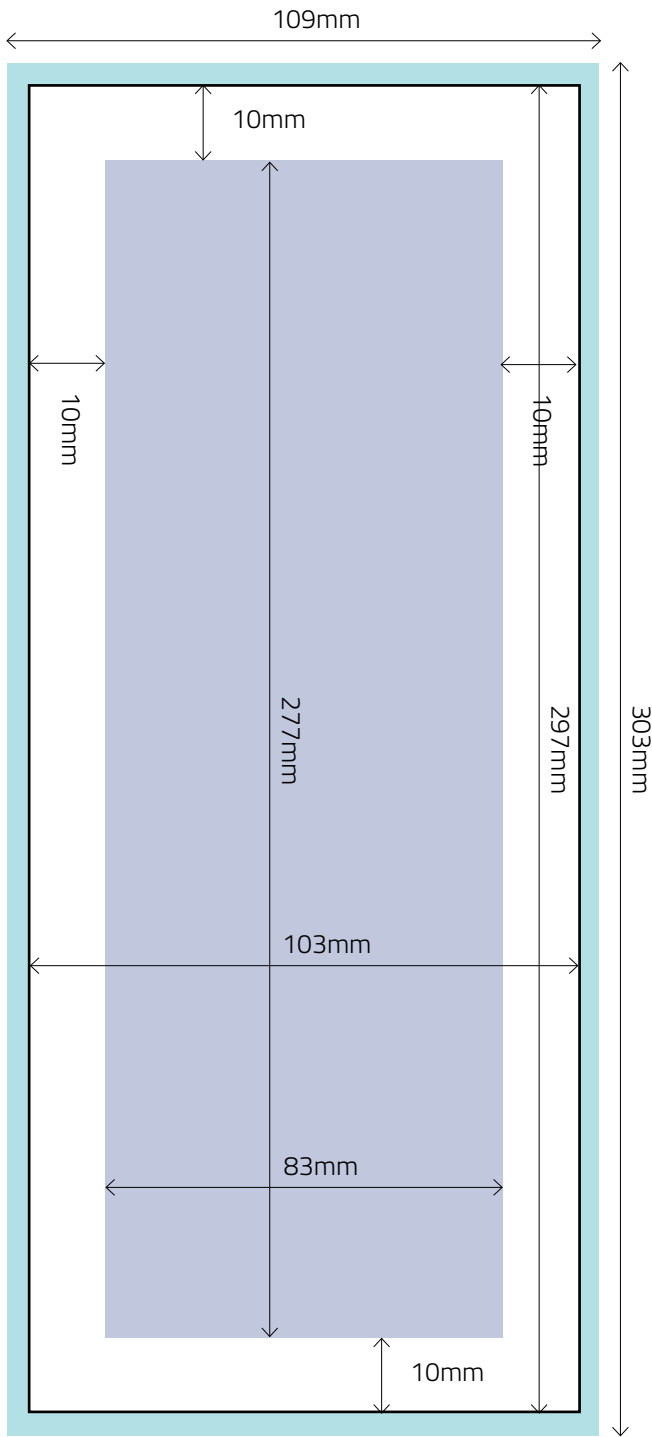

**Key:**

- Trim Size = 210mm wide x 297mm high
- 'Text' Area = 190mm wide x 277mm high

NOT TO SCALE

**Key:**

- Advert Size = 178mm wide x 124mm high

**Note:** We do not accept half page horizontal bleed adverts

BLEED

NOT TO SCALE

**Key:**

- Bleed Size = 109mm wide x 303mm high
- Trim Size = 210mm wide x 103mm high
- 'Text' Area = 83mm wide x 277mm high

NON-BLEED

NOT TO SCALE

**Key:**

- Advert Size = 86mm wide x 277mm high

NOT TO SCALE

**Key:**

- Advert Size = 86.5mm wide x 120mm high

**Note:** We do not accept quarter page bleed adverts

BLEED

NOT TO SCALE

**Key:**

- Bleed Size = 78mm wide x 303mm high
- Trim Size = 72mm wide x 297mm high
- 'Text' Area = 62mm wide x 277mm high

NOT TO SCALE

**Key:**

- Advert Size = 178mm wide x 70mm high

**Note:** We do not accept quarter page horizontal bleed adverts

**Key:**

- Bleed Size = 486mm wide x 106mm high
- Trim Size = 480mm wide x 100mm high