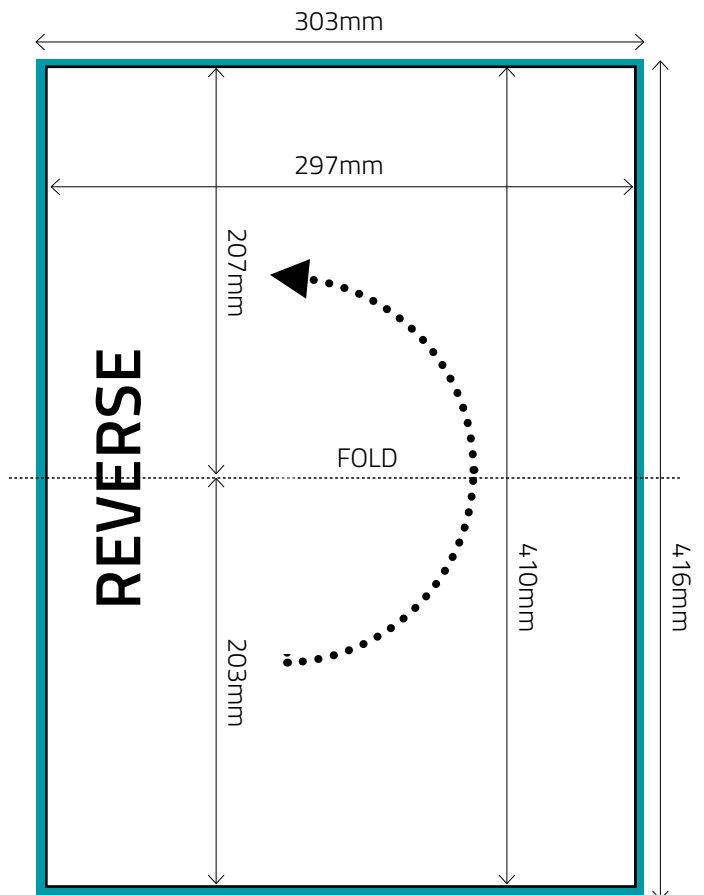

Note:

Avoid running type across 'FOLD'
Allow approx. 10mm 'clear space'
(i.e. no text/logo) around edge of page

SPINE

SPINE