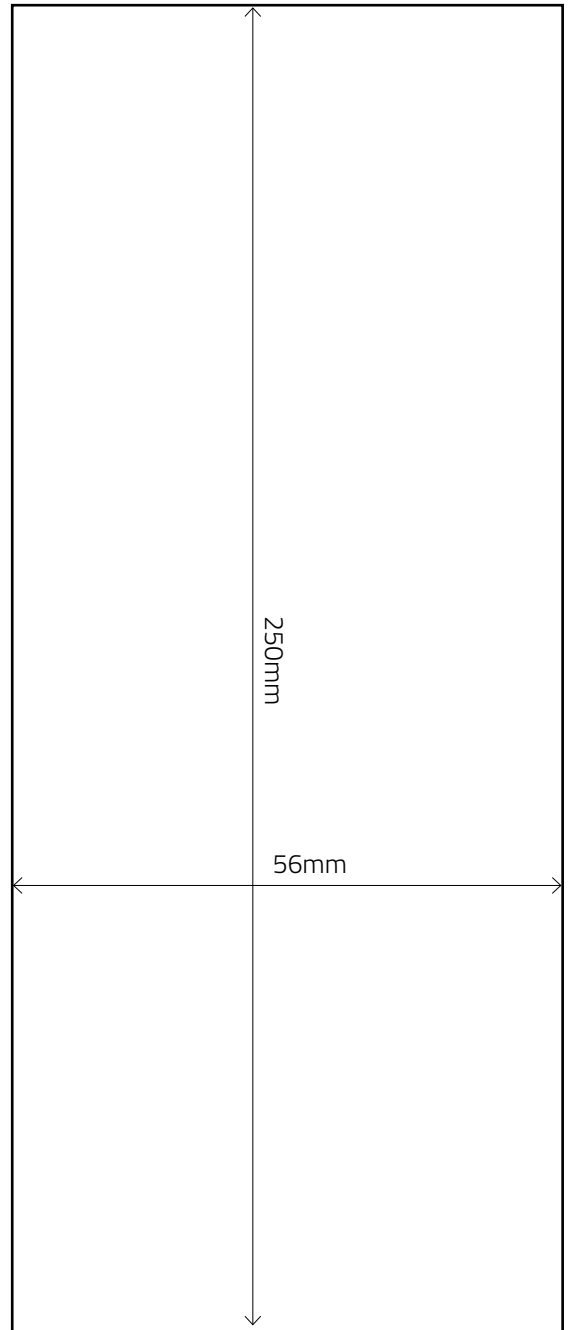

**Key:**

- Trim Size = 210mm wide x 297mm high
- 'Text' Area = 190mm wide x 277mm high

NOT TO SCALE

**Key:**

- Advert Size = 178mm wide x 124mm high

**Note:** We do not accept half page horizontal bleed adverts

NOT TO SCALE

**Key:**

- Advert Size = 86.5mm wide x 120mm high

**Note:** We do not accept quarter page bleed adverts

BLEED

NOT TO SCALE

**Key:**

- Bleed Size = 78mm wide x 303mm high
- Trim Size = 72mm wide x 297mm high
- 'Text' Area = 62mm wide x 277mm high

NON-BLEED

NOT TO SCALE

**Key:**

- Advert Size = 56mm wide x 250mm high

NOT TO SCALE

**Key:**

- Advert Size = 178mm wide x 89mm high

**Note:** We do not accept third page horizontal bleed adverts

NOT TO SCALE

**Key:**

- Advert Size = 178mm wide x 70mm high

**Note:** We do not accept quarter page horizontal bleed adverts

**Key:**

- Bleed Size = 486mm wide x 106mm high
- Trim Size = 480mm wide x 100mm high